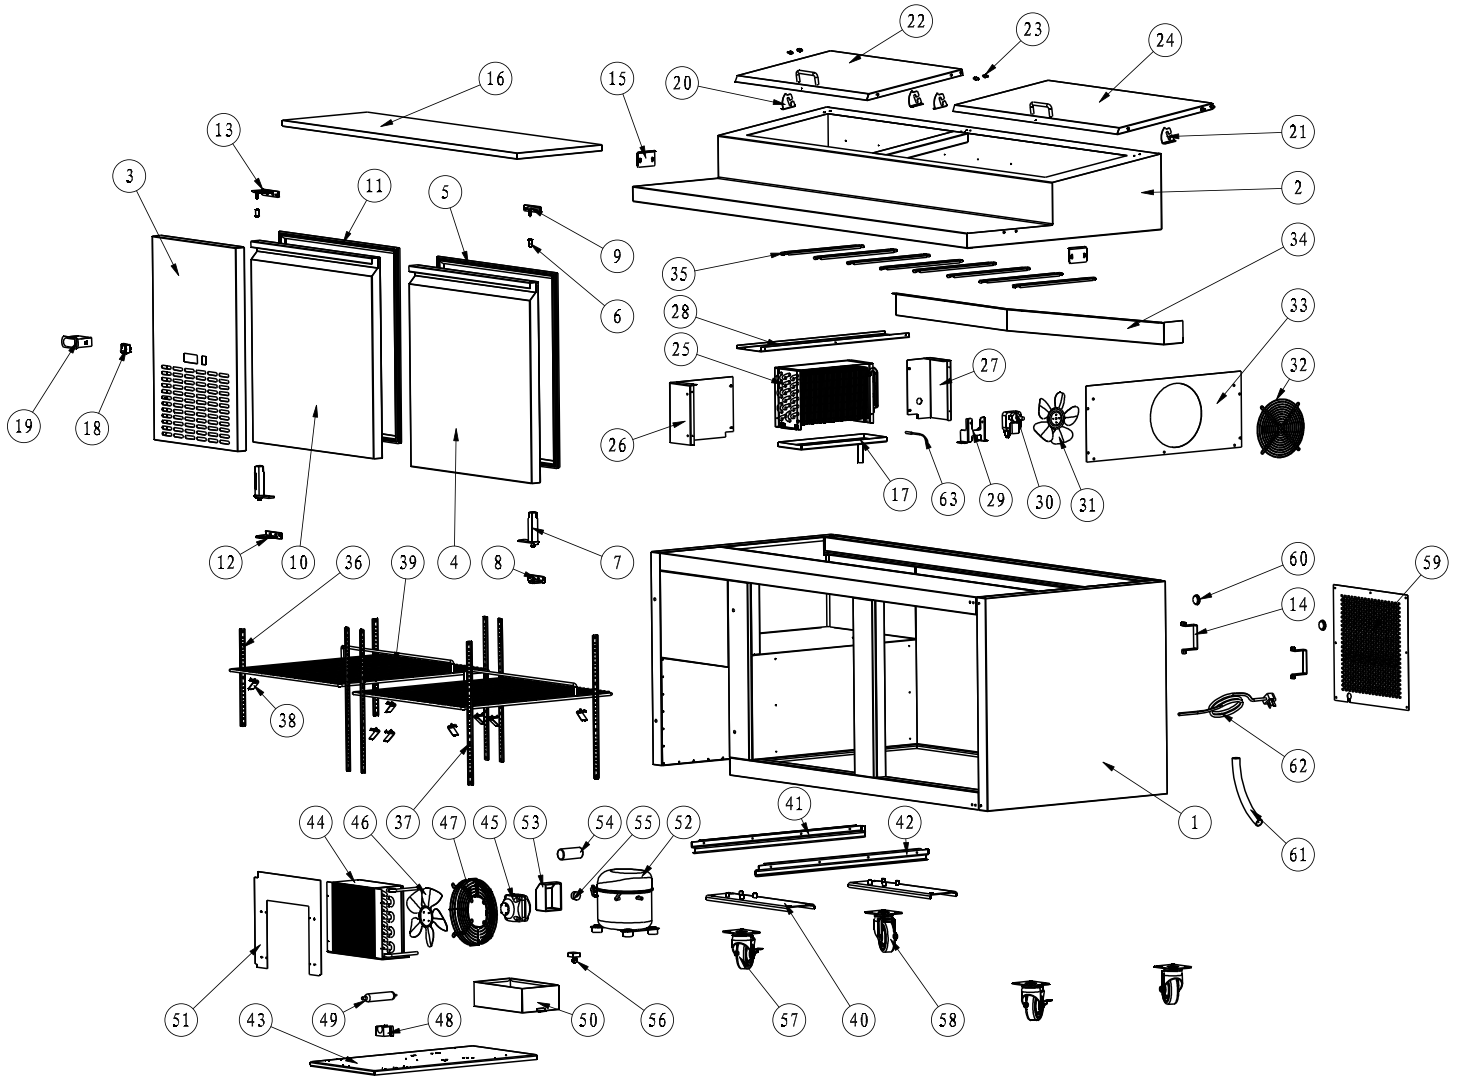

# Parts Breakdown

Model PT-CN-1829E-HC 59043

# Parts Breakdown